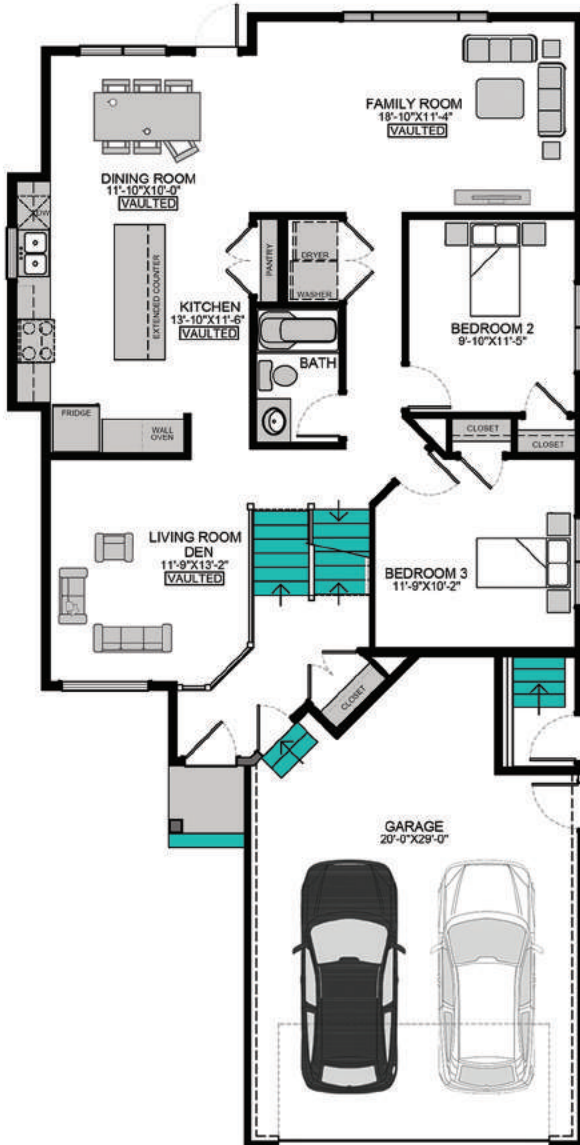

THE FOX SUITE

ROSEWOOD

3 BEDROOMS 2.5 BATHROOMS
with **BASEMENT SUITE**

1652 SQ FT

MAIN FLOOR: 1302 sq ft

SECOND FLOOR: 350 sq ft

FEATURES

- Smart Home Technology Package
- TV Cable to All Bedrooms
- Modern Open Concept Design
- USB plugs throughout the home

ARCHITECT'S CHOICE OPTIONS

OPTIONAL BASEMENT SUITE DEVELOPMENT: 368^{SQ}_{FT}