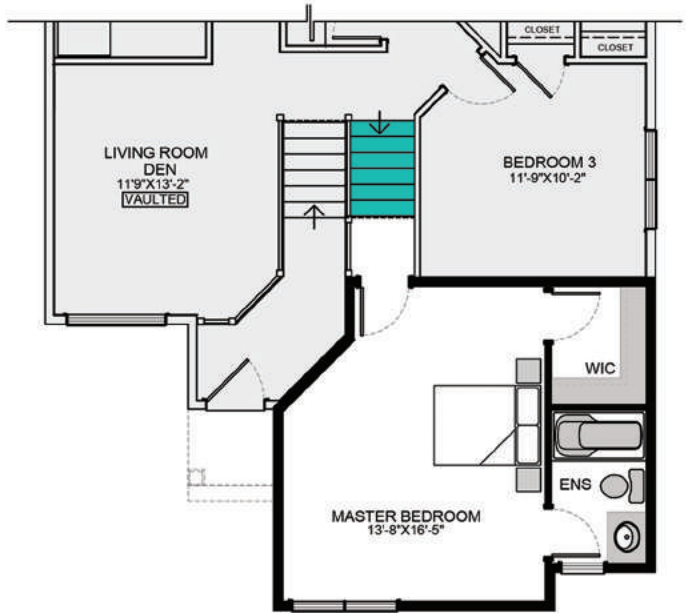

THE FOX SUITE

ROSEWOOD

3 BEDROOMS 2.5 BATHROOMS
with **BASEMENT SUITE**

1652 SQ FT

MAIN FLOOR: 1302 sq ft

SECOND FLOOR: 350 sq ft

FEATURES

- Smart Home Technology Package
- TV Cable to All Bedrooms
- Modern Open Concept Design
- USB plugs throughout the home

ARCHITECT'S CHOICE OPTIONS

OPTIONAL BASEMENT SUITE DEVELOPMENT: 368^{SQ}_{FT}