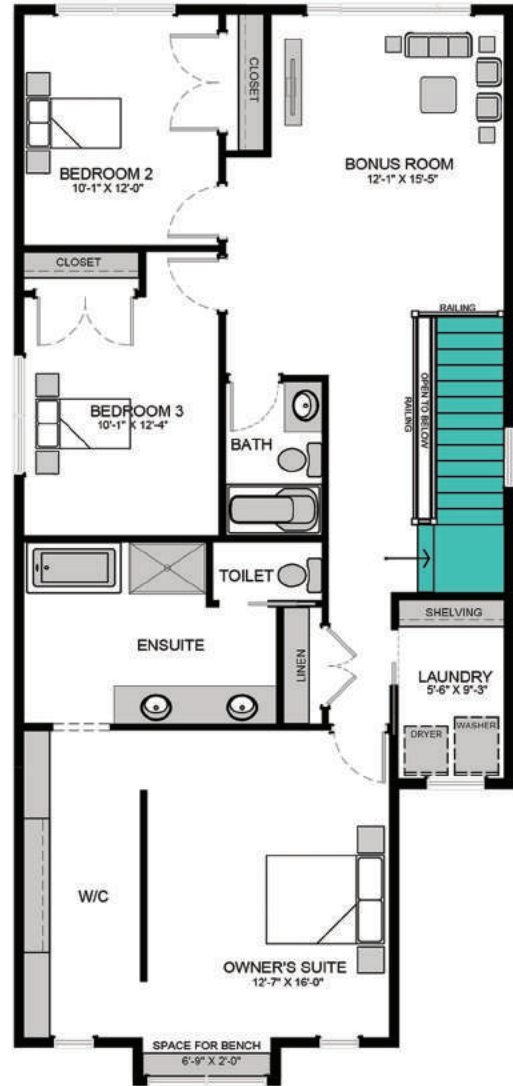

# THE NOVA TRIPLE

3 BEDROOMS 2.5 BATHROOMS

# ROSEWOOD

2346 SQ FT

MAIN FLOOR: 1063<sup>sq</sup>ft

SECOND FLOOR: 1283<sup>sq</sup>ft

**FEATURES**

- Smart Home Technology Package
- TV Cable to All Bedrooms
- Modern Open Concept Design
- USB plugs throughout the home

## OPTIONAL BASEMENT DEVELOPMENT: 807 <sup>SQ</sup><sub>FT</sub>

The square footage and room dimensions are based on architectural drawings and measurements. The location of utilities may not be accurately depicted herein. Furniture Layouts depict standard furnishing sizes and are intended for reference only. All sizes are dimensions are approximate and actual area and dimensions may vary from the preliminary plans to the final survey. Errors and omissions accepted.