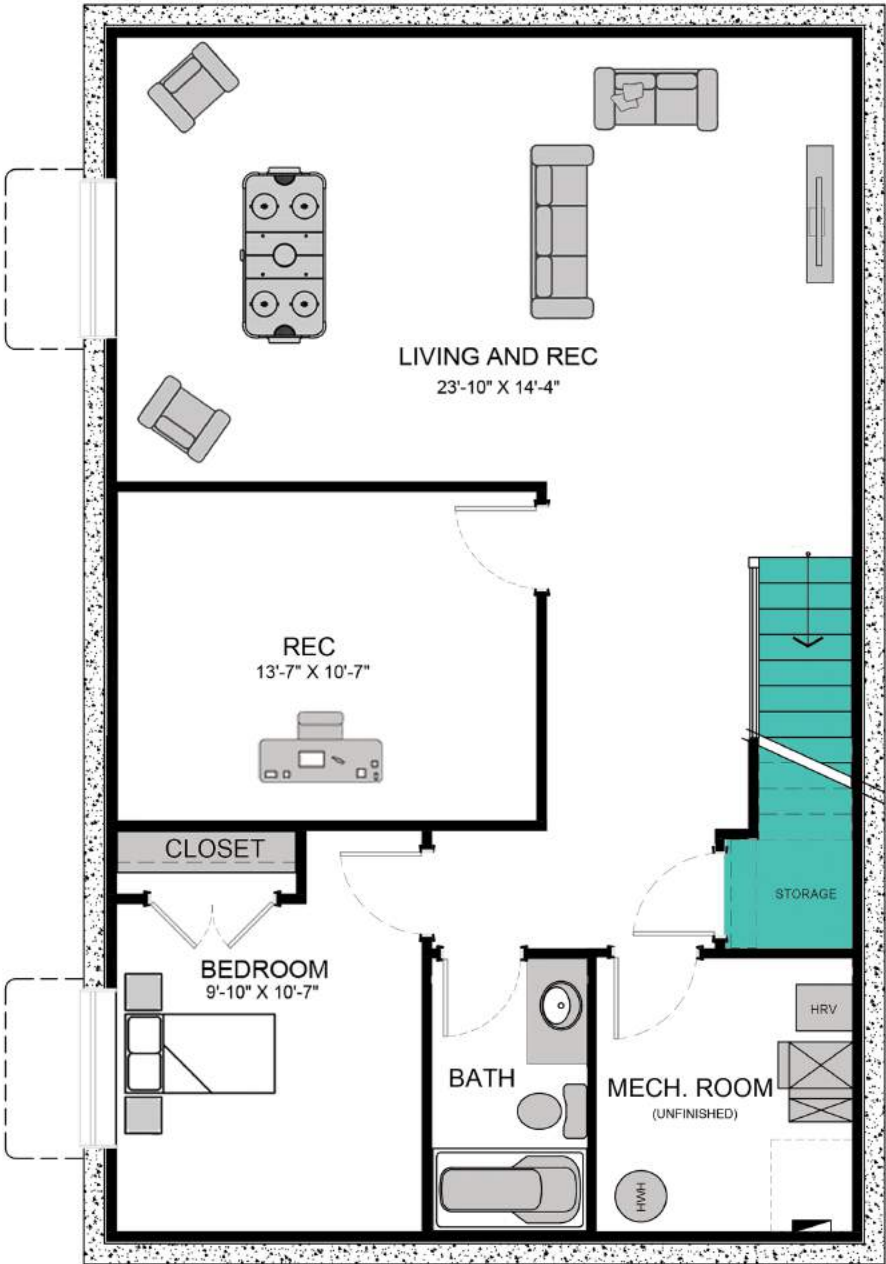

# THE NOVA TRIPLE

3 BEDROOMS 2.5 BATHROOMS

# ROSEWOOD

2346 SQ FT

MAIN FLOOR: 1063<sup>sq</sup>ft

SECOND FLOOR: 1283<sup>sq</sup>ft

**FEATURES**

- Smart Home Technology Package
- TV Cable to All Bedrooms
- Modern Open Concept Design
- USB plugs throughout the home

# ARCHITECT'S CHOICE OPTIONS

## OPTIONAL BASEMENT DEVELOPMENT: 807 <sup>SQ</sup><sub>FT</sub>

The square footage and room dimensions are based on architectural drawings and measurements. The location of utilities may not be accurately depicted herein. Furniture Layouts depict standard furnishing sizes and are intended for reference only. All sizes are dimensions are approximate and actual area and dimensions may vary from the preliminary plans to the final survey. Errors and omissions accepted.