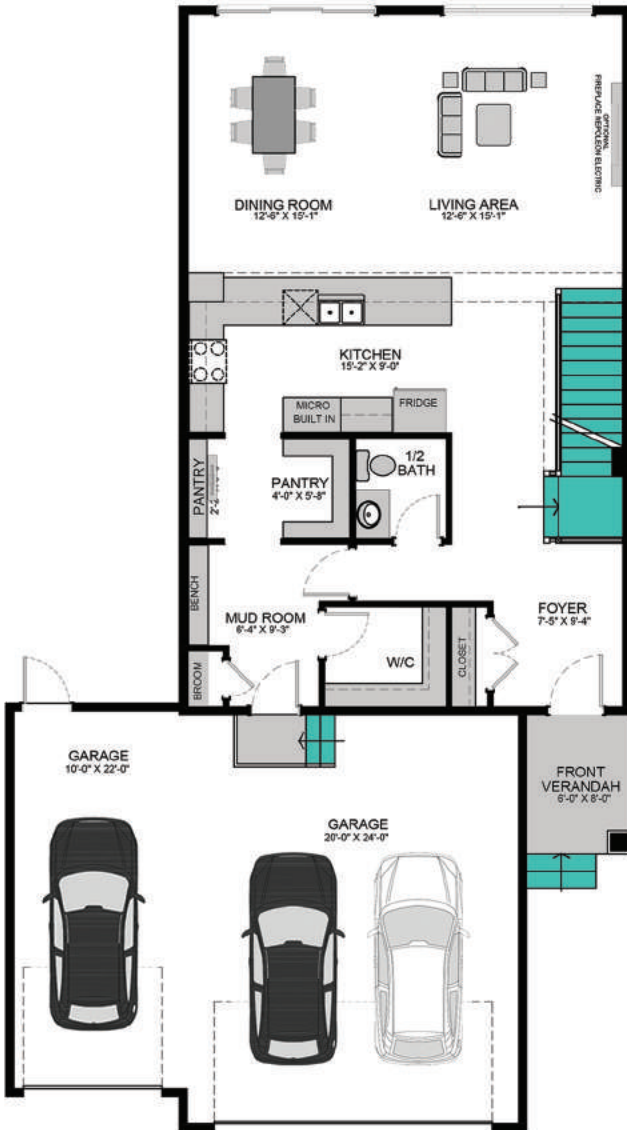

# THE NOVA TRIPLE

3 BEDROOMS 2.5 BATHROOMS

# ROSEWOOD

2346 SQ FT

MAIN FLOOR: 1063<sup>sq</sup>ft

SECOND FLOOR: 1283<sup>sq</sup>ft

**FEATURES**

- Smart Home Technology Package
- TV Cable to All Bedrooms
- Modern Open Concept Design
- USB plugs throughout the home

## OPTIONAL BASEMENT DEVELOPMENT: 807 <sup>SQ</sup><sub>FT</sub>

The square footage and room dimensions are based on architectural drawings and measurements. The location of utilities may not be accurately depicted herein. Furniture Layouts depict standard furnishing sizes and are intended for reference only. All sizes are dimensions are approximate and actual area and dimensions may vary from the preliminary plans to the final survey. Errors and omissions accepted.