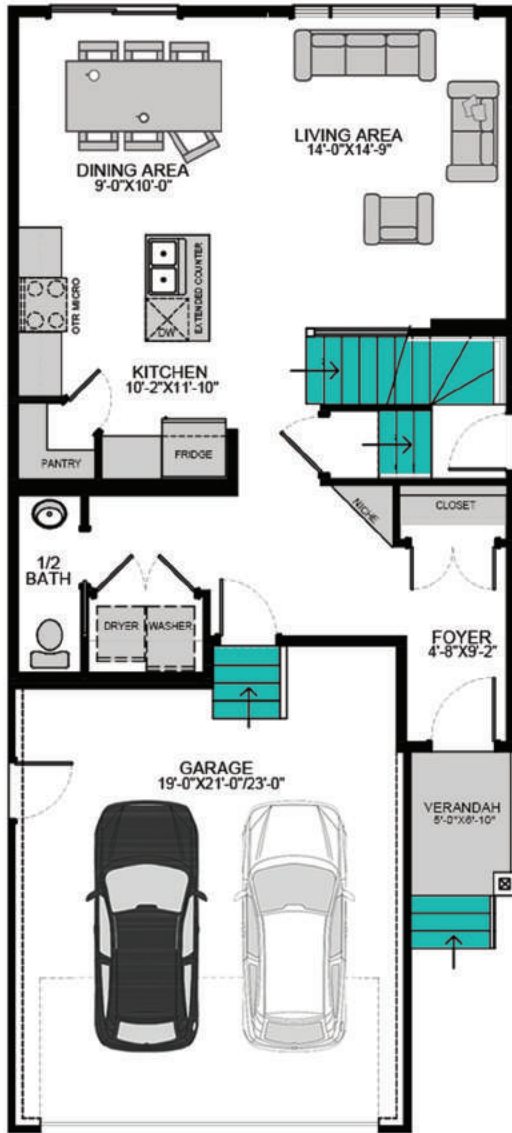

THE LINCOLN SUITE

ROSEWOOD

3 BEDROOMS 2.5 BATHROOMS
with **BASEMENT SUITE**

1530 SQ FT

MAIN FLOOR: 774 sq ft

SECOND FLOOR: 756 sq ft

FEATURES

- Smart Home Technology Package
- TV Cable to All Bedrooms
- Modern Open Concept Design
- USB plugs throughout the home

ARCHITECT'S CHOICE OPTIONS

OPTIONAL BASEMENT SUITE DEVELOPMENT: 516^{SQ}_{FT}