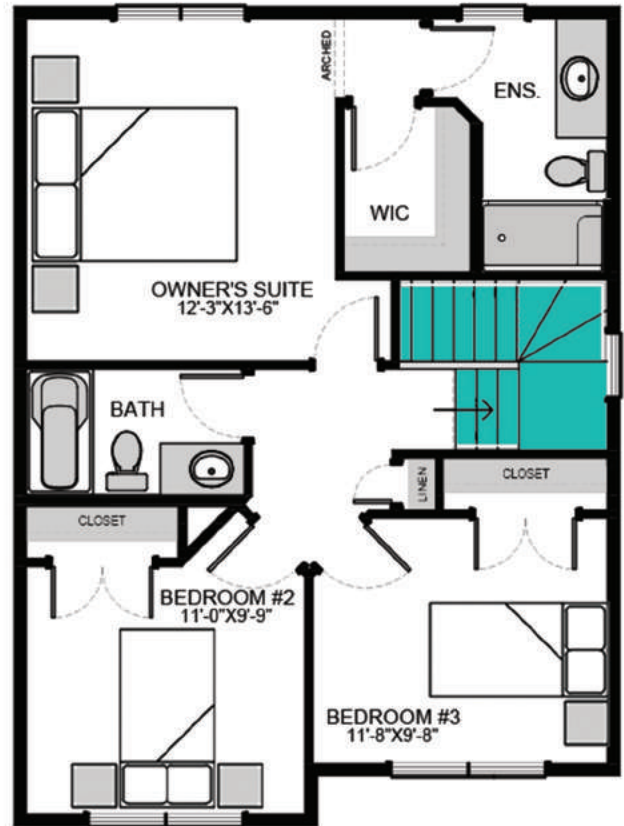

THE LINCOLN SUITE

ROSEWOOD

3 BEDROOMS 2.5 BATHROOMS
with **BASEMENT SUITE**

1530 SQ FT

MAIN FLOOR: 774 sq ft

SECOND FLOOR: 756 sq ft

FEATURES

- Smart Home Technology Package
- TV Cable to All Bedrooms
- Modern Open Concept Design
- USB plugs throughout the home

ARCHITECT'S CHOICE OPTIONS

OPTIONAL BASEMENT SUITE DEVELOPMENT: 516^{SQ}_{FT}