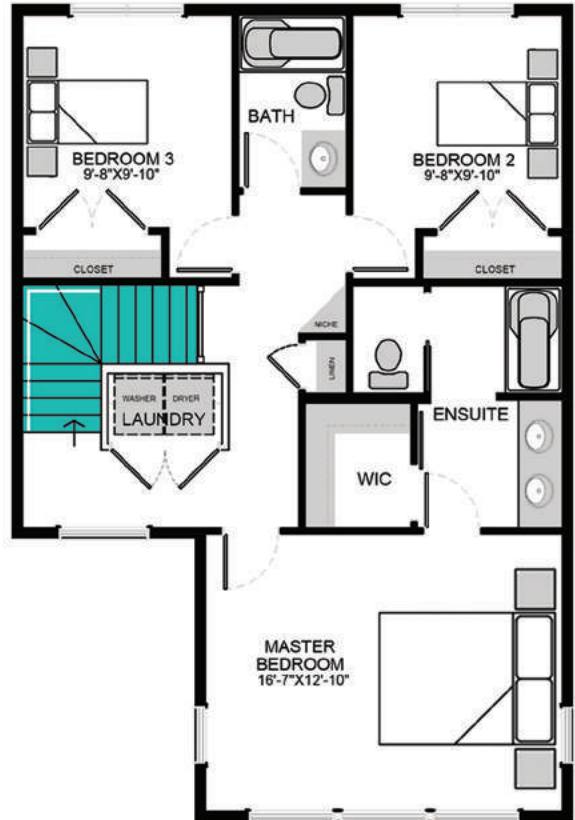

THE LANNISTER

3 BEDROOMS 2.5 BATHROOMS

MAIN FLOOR: 699 ^{sq}/_{ft}

FEATURES

- Smart Home Technology Package
- TV Cable to All Bedrooms
- Modern Open Concept Design
- USB plugs throughout the home

ROSEWOOD

1573 ^{sq}/_{ft}

SECOND FLOOR: 874 ^{sq}/_{ft}

ARCHITECT'S CHOICE OPTIONS

OPTIONAL BASEMENT DEVELOPMENT: 626^{SQ}_{FT}

The square footage and room dimensions are based on architectural drawings and measurements. The location of utilities may not be accurately depicted herein. Furniture Layouts depict standard furnishing sizes and are intended for reference only. All sizes are dimensions are approximate and actual area and dimensions may vary from the preliminary plans to the final survey. Errors and omissions accepted.