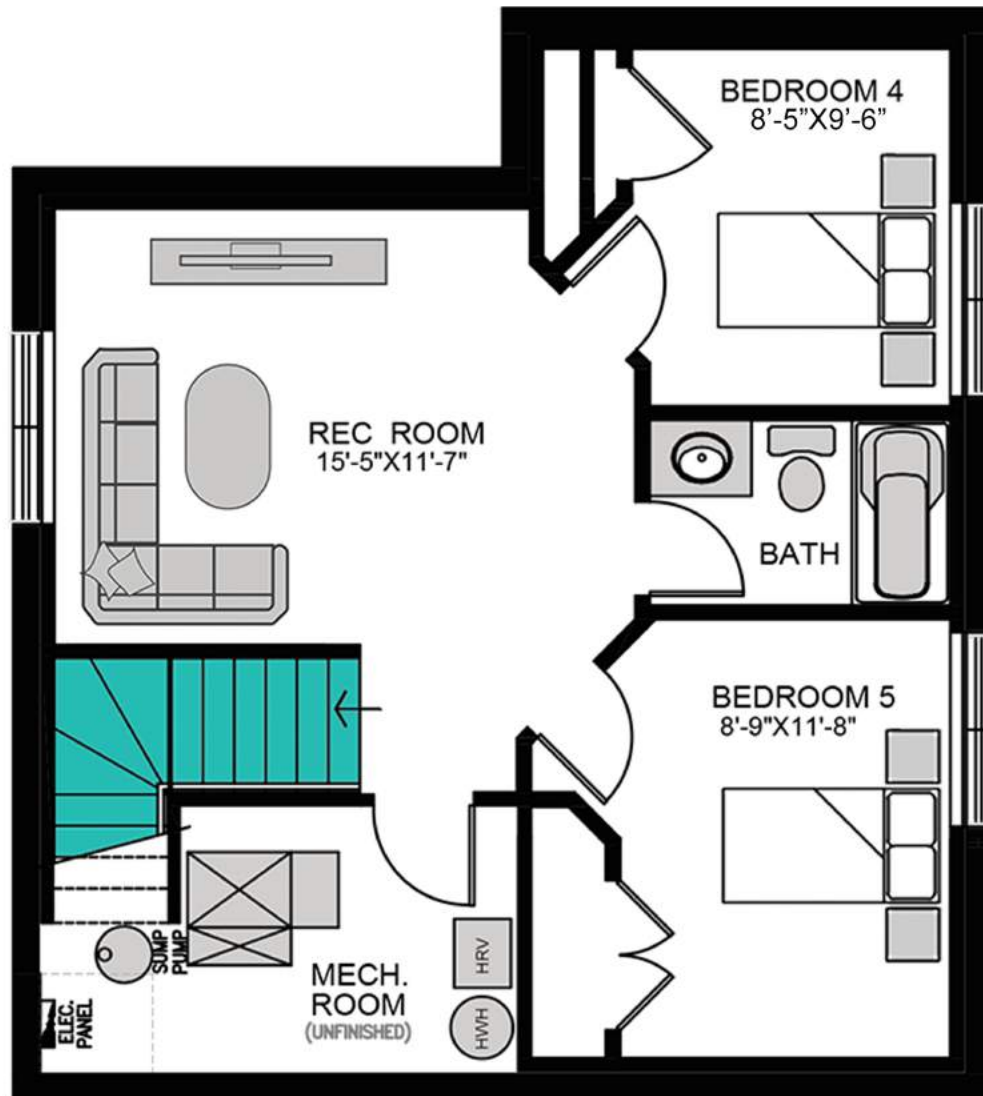

THE LANNISTER

3 BEDROOMS 2.5 BATHROOMS

MAIN FLOOR: 699 ^{sq}/_{ft}

FEATURES

- Smart Home Technology Package
- TV Cable to All Bedrooms
- Modern Open Concept Design
- USB plugs throughout the home

ROSEWOOD

1573 ^{sq}/_{ft}

SECOND FLOOR: 874 ^{sq}/_{ft}

ARCHITECT'S CHOICE OPTIONS

OPTIONAL BASEMENT DEVELOPMENT: 626^{SQ}_{FT}

The square footage and room dimensions are based on architectural drawings and measurements. The location of utilities may not be accurately depicted herein. Furniture Layouts depict standard furnishing sizes and are intended for reference only. All sizes are dimensions are approximate and actual area and dimensions may vary from the preliminary plans to the final survey. Errors and omissions accepted.