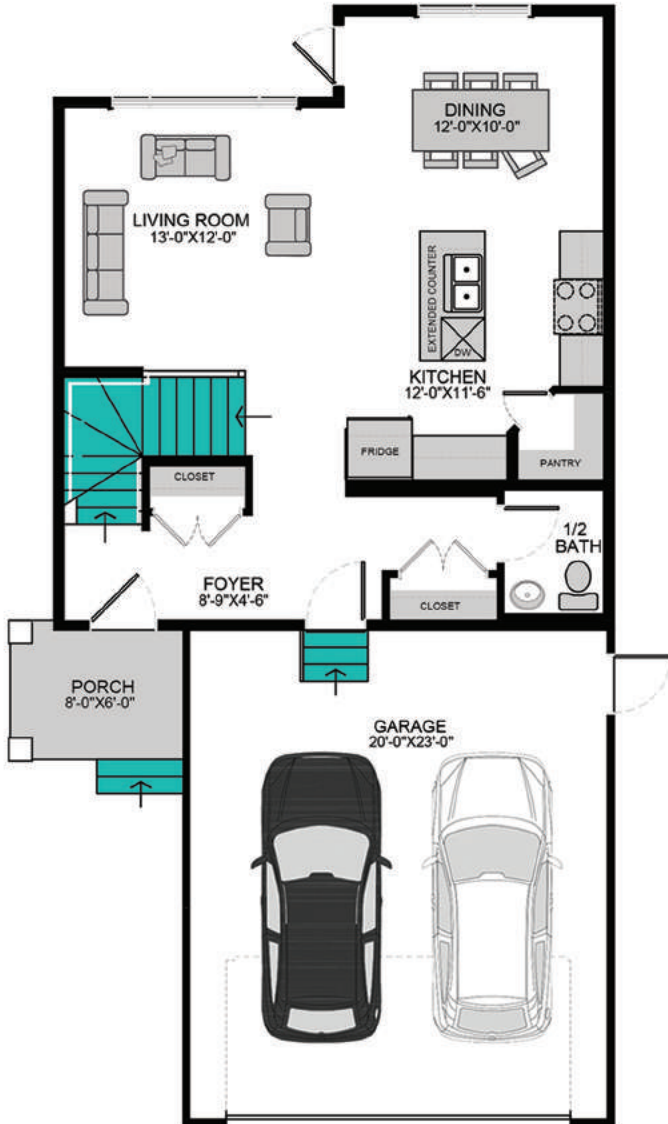

THE LANNISTER

3 BEDROOMS 2.5 BATHROOMS

MAIN FLOOR: 699 ^{sq}/_{ft}

FEATURES

- Smart Home Technology Package
- TV Cable to All Bedrooms
- Modern Open Concept Design
- USB plugs throughout the home

ROSEWOOD

1573 ^{sq}/_{ft}

SECOND FLOOR: 874 ^{sq}/_{ft}

ARCHITECT'S CHOICE OPTIONS

OPTIONAL BASEMENT DEVELOPMENT: 626^{SQ}_{FT}

The square footage and room dimensions are based on architectural drawings and measurements. The location of utilities may not be accurately depicted herein. Furniture Layouts depict standard furnishing sizes and are intended for reference only. All sizes are dimensions are approximate and actual area and dimensions may vary from the preliminary plans to the final survey. Errors and omissions accepted.