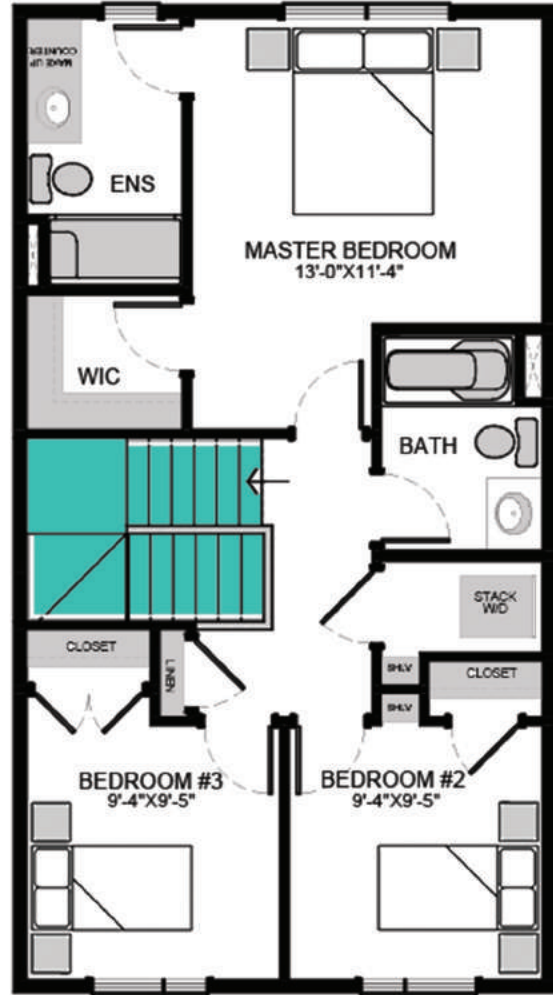

THE CENTURY

3 BEDROOMS 2.5 BATHROOMS
with **BASEMENT SUITE**

ROSEWOOD

1460 ^{sq} FT

FEATURES

- Smart Home Technology Package
- Modern Open Concept Design
- TV Cable to All Bedrooms
- USB plugs throughout the home

ARCHITECT'S CHOICE OPTIONS

OPTIONAL BASEMENT SUITE DEVELOPMENT: 520 ^{SQ} _{FT}

The square footage and room dimensions are based on architectural drawings and measurements. The location of utilities may not be accurately depicted herein. Furniture layouts depict standard furnishing sizes and are intended for reference only. All sizes are dimensions are approximate and actual area and dimensions may vary from the preliminary plans to the final survey. Errors and omissions accepted.