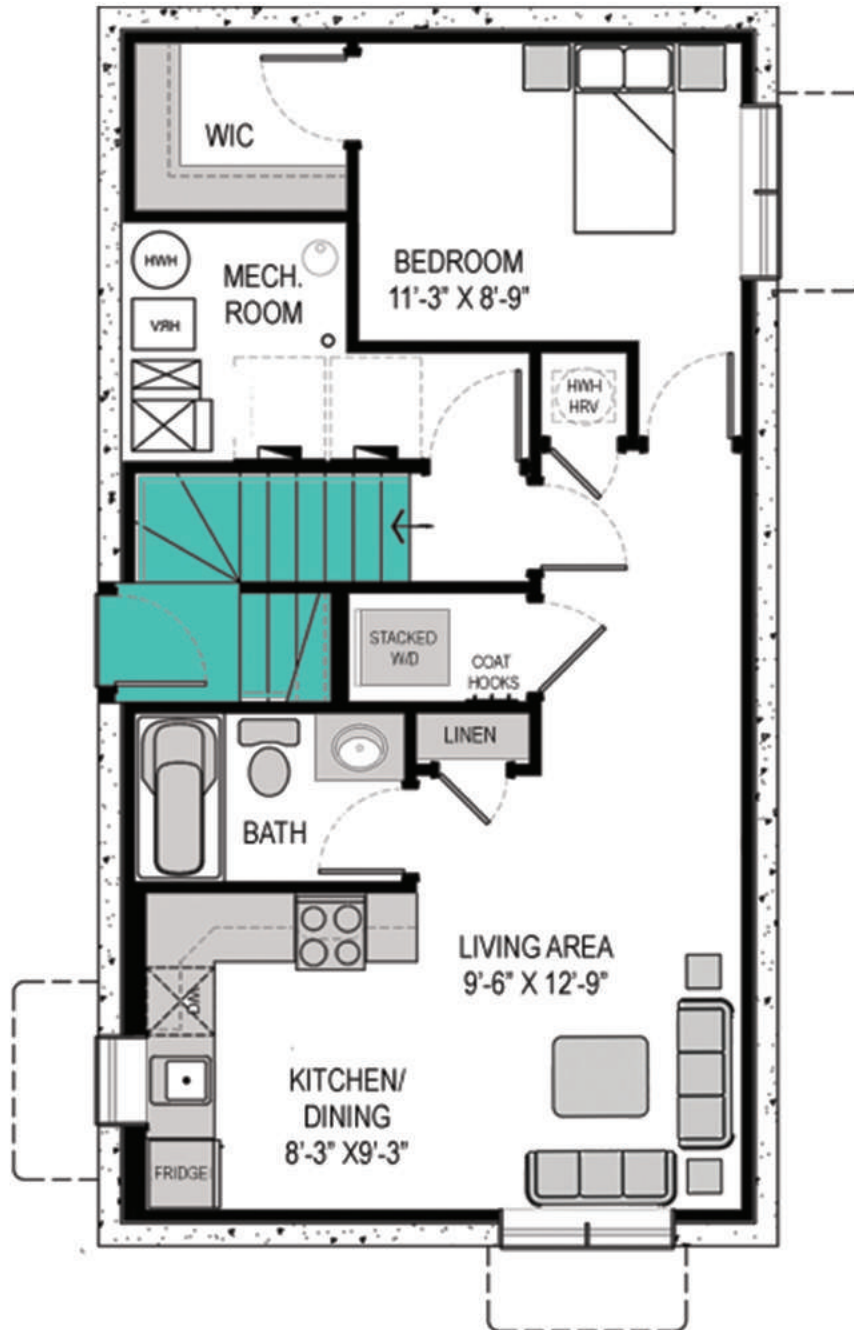

THE CENTURY

3 BEDROOMS 2.5 BATHROOMS
with **BASEMENT SUITE**

ROSEWOOD

1460 ^{sq} FT

FEATURES

- Smart Home Technology Package
- Modern Open Concept Design
- TV Cable to All Bedrooms
- USB plugs throughout the home

ARCHITECT'S CHOICE OPTIONS

OPTIONAL BASEMENT SUITE DEVELOPMENT: 520 ^{SQ} _{FT}

The square footage and room dimensions are based on architectural drawings and measurements. The location of utilities may not be accurately depicted herein. Furniture layouts depict standard furnishing sizes and are intended for reference only. All sizes are dimensions are approximate and actual area and dimensions may vary from the preliminary plans to the final survey. Errors and omissions accepted.