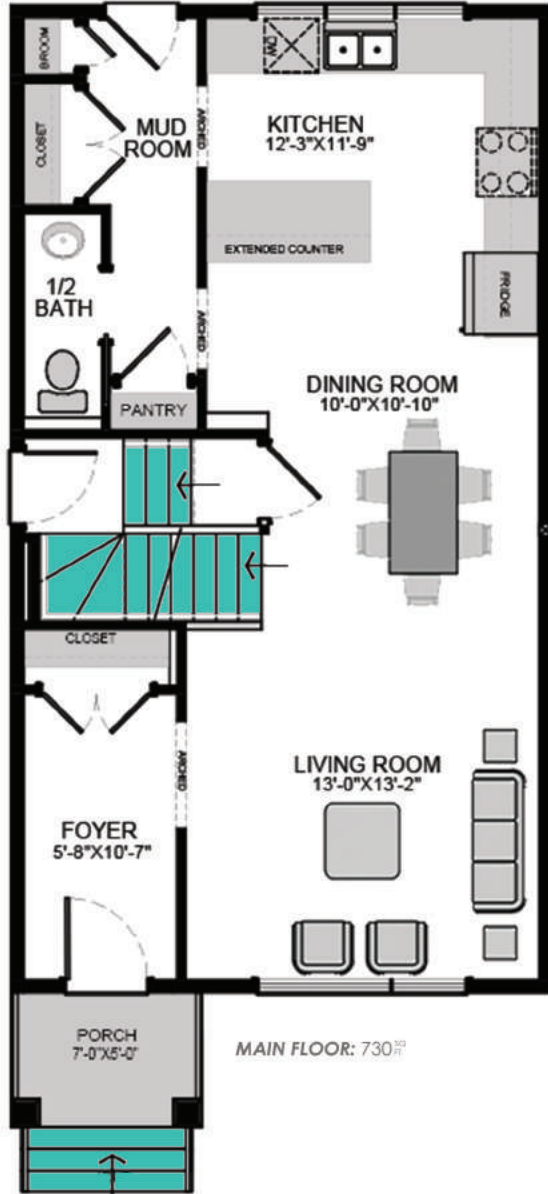

THE CENTURY

3 BEDROOMS 2.5 BATHROOMS
with **BASEMENT SUITE**

ROSEWOOD

1460 ^{sq} FT

FEATURES

- Smart Home Technology Package
- Modern Open Concept Design
- TV Cable to All Bedrooms
- USB plugs throughout the home

ARCHITECT'S CHOICE OPTIONS

OPTIONAL BASEMENT SUITE DEVELOPMENT: 520 ^{SQ} _{FT}

The square footage and room dimensions are based on architectural drawings and measurements. The location of utilities may not be accurately depicted herein. Furniture layouts depict standard furnishing sizes and are intended for reference only. All sizes are dimensions are approximate and actual area and dimensions may vary from the preliminary plans to the final survey. Errors and omissions accepted.