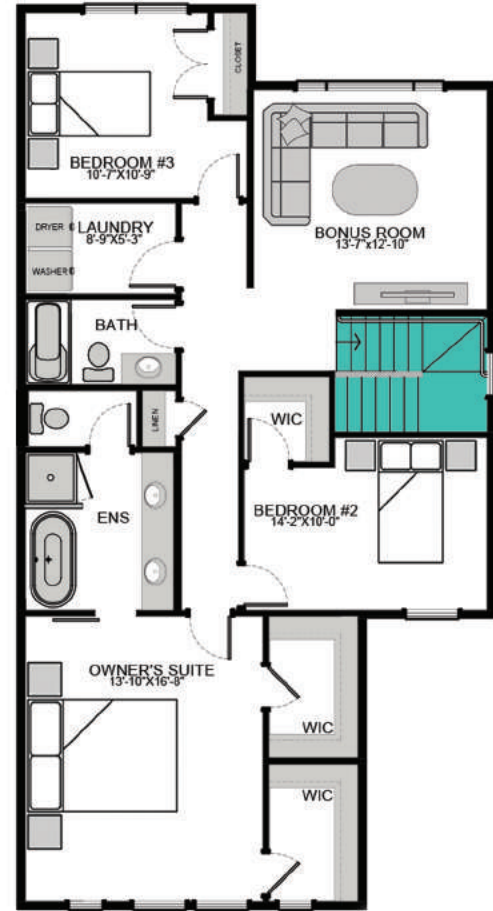

THE BLAZER

311 & 323 DZIADYK BEND
ROSEWOOD

3 BEDROOMS 2.5 BATHROOMS
with **BONUS ROOM**

2220 SQ FT

MAIN FLOOR: 937 sq ft

SECOND FLOOR: 1283 sq ft

FEATURES

- Smart Home Technology Package
- TV Cable to All Bedrooms
- Modern Open Concept Design
- USB plugs throughout the home

ARCHITECT'S CHOICE OPTIONS

OPTIONAL BASEMENT DEVELOPMENT: 633 ^{SQ}_{FT}

The square footage and room dimensions are based on architectural drawings and measurements. The location of utilities may not be accurately depicted herein. Furniture Layouts depict standard furnishing sizes and are intended for reference only. All sizes are dimensions are approximate and actual area and dimensions may vary from the preliminary plans to the final survey. Errors and omissions accepted.