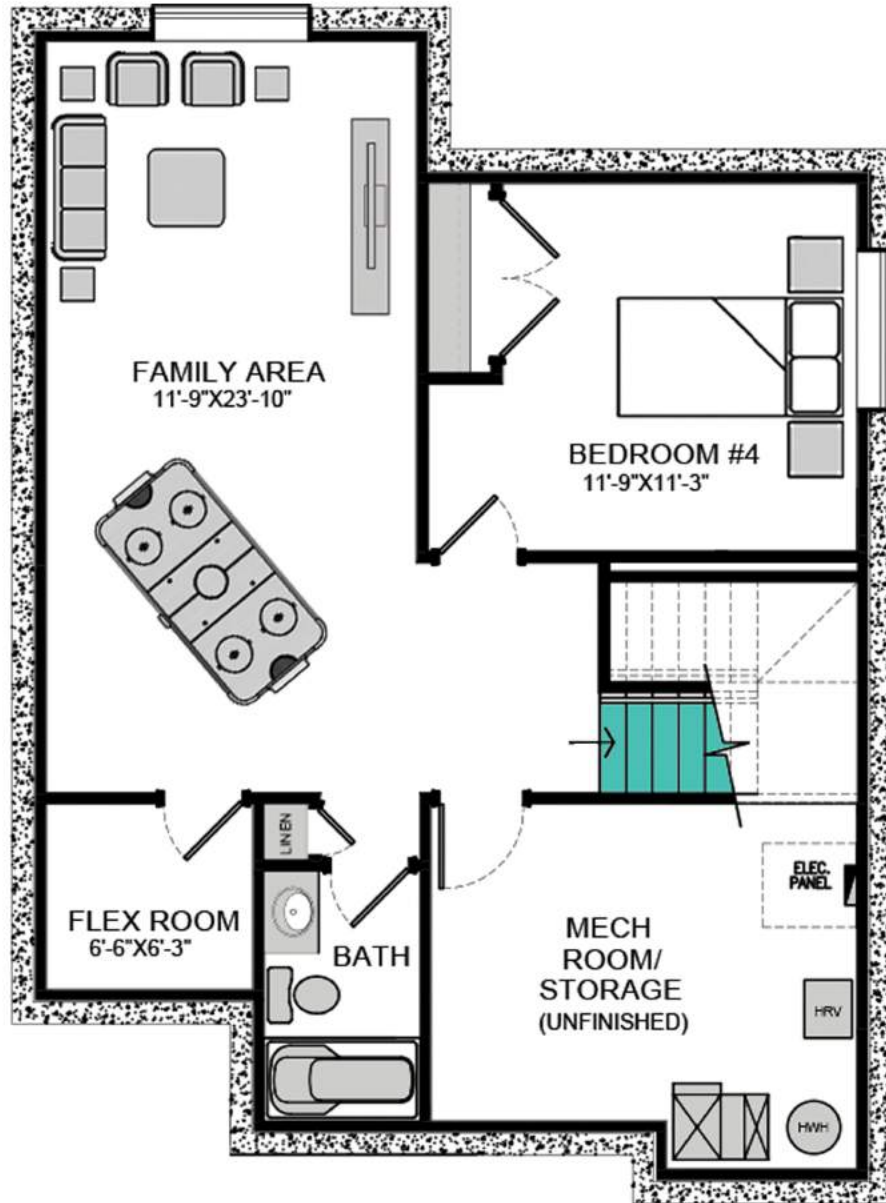

THE BLAZER

311 & 323 DZIADYK BEND
ROSEWOOD

3 BEDROOMS 2.5 BATHROOMS
with **BONUS ROOM**

2220 SQ FT

MAIN FLOOR: 937 sq ft

SECOND FLOOR: 1283 sq ft

FEATURES

- Smart Home Technology Package
- TV Cable to All Bedrooms
- Modern Open Concept Design
- USB plugs throughout the home

ARCHITECT'S CHOICE OPTIONS

OPTIONAL BASEMENT DEVELOPMENT: 633 ^{SQ}_{FT}

The square footage and room dimensions are based on architectural drawings and measurements. The location of utilities may not be accurately depicted herein. Furniture Layouts depict standard furnishing sizes and are intended for reference only. All sizes are dimensions are approximate and actual area and dimensions may vary from the preliminary plans to the final survey. Errors and omissions accepted.