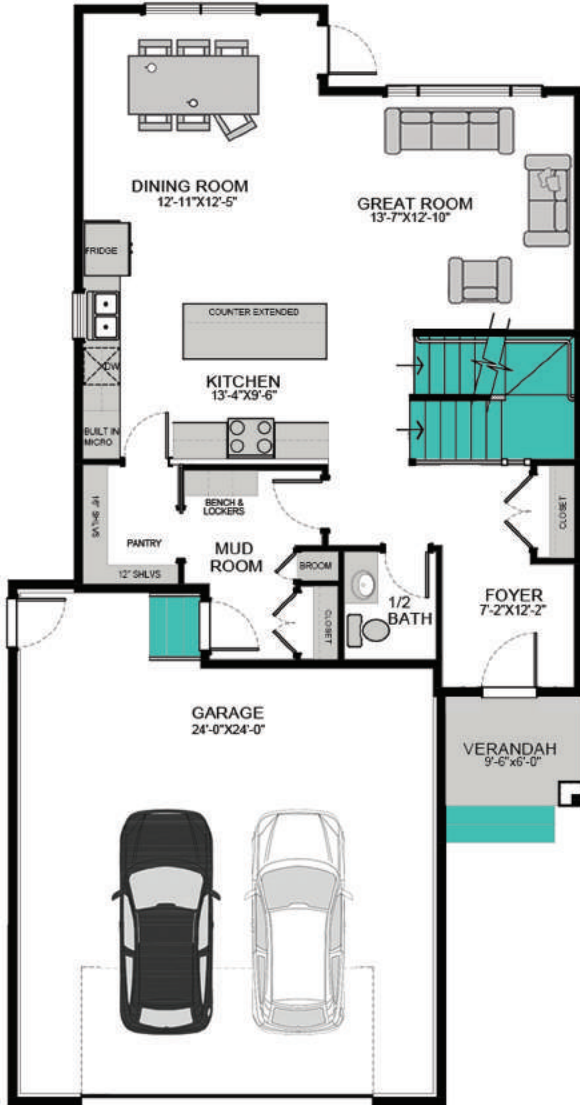

THE BLAZER

311 & 323 DZIADYK BEND
ROSEWOOD

3 BEDROOMS 2.5 BATHROOMS
with **BONUS ROOM**

2220 SQ FT

MAIN FLOOR: 937 sq ft

SECOND FLOOR: 1283 sq ft

FEATURES

- Smart Home Technology Package
- TV Cable to All Bedrooms
- Modern Open Concept Design
- USB plugs throughout the home

ARCHITECT'S CHOICE OPTIONS

OPTIONAL BASEMENT DEVELOPMENT: 633 ^{SQ}_{FT}

The square footage and room dimensions are based on architectural drawings and measurements. The location of utilities may not be accurately depicted herein. Furniture Layouts depict standard furnishing sizes and are intended for reference only. All sizes are dimensions are approximate and actual area and dimensions may vary from the preliminary plans to the final survey. Errors and omissions accepted.